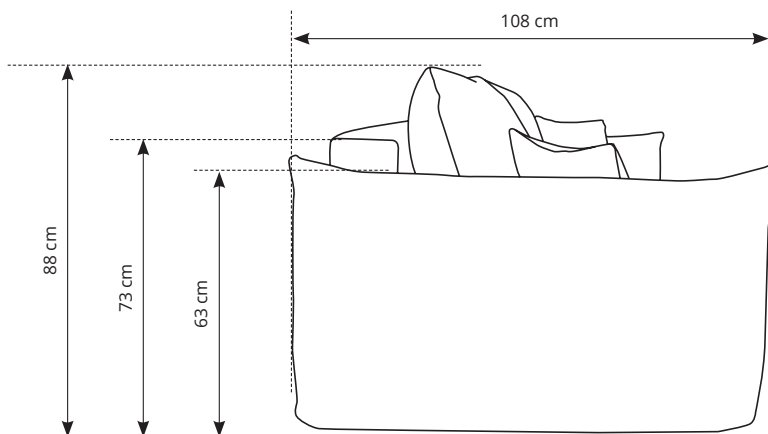

ALLORA SOFA

LASKI
MEBLE

Fabrick on the picture: **MELODY 14**

ALLORA SOFA

TECHNICAL DRAWINGS AND DIMENSIONS _

Bedding box: 197,6 x 67 x 18,5 cm

INFORMATION _

This card is not an offer within in respect of the Civil Code. The manufacturer reserves the right to make modifications to any products without changing the general character of the product. The above dimensions may change slightly. All dimensions are external and given in centimeters. Colour presented in the catalogue may vary from the original colours of furniture due to printing techniques / different display settings. Decorative elements are not included in the price of any product.

MAIN DIMENSIONS _

W x H x D:	240 x 88 x 108 cm
Seat height:	42 cm
Sleeping area:	145 x 200 cm

LOGISTIC DATA _

Package No.:	width:	height:	depth:	weight (net / gross):	volume:
1/2	86 cm	40 cm	205 cm	50 / 53 kg	0,70 m ³
2/2	61 cm	66 cm	205 cm	39,5 / 42,5 kg	0,82 m ³
				total volume:	1,52 m³

ALLORA SOFA

TECHNICAL DATA _

Seat - frame:	pine wood, chipboard
Seat - upholstery belt:	yes (rubber)
Seat - spring:	-
Seat - foam:	PUR foam, type T-3042
Seat - other materials:	wadding, interlining
Backrest - frame:	pine wood, chipboard, plywood, HDF
Backrest - upholstery belt:	-
Backrest - spring:	-
Backrest - foam:	PUR foam, type T-3042
Backrest - other materials:	wadding
Backrest - pillows, filling:	silicone
Armrest - frame:	pine wood, chipboard, plywood, HDF, cardboard
Armrest - upholstery belt:	yes (rubber)
Armrest - spring:	-
Armrest - foam:	PUR foam, type T-1620
Armrest - other materials:	wadding
Armrest - adjustable:	no
Headrest - frame:	-
Headrest - foam:	-
Headboard - other materials:	-
Headrest - adjustable:	-
Sleeping function - frame:	pine wood, chipboard, HDF
Sleeping function - spring:	-
Sleeping function - foam:	PUR foam, type T-3042
Sleeping function - other materials:	wadding, interlining
Bedding box - dimensions:	197,6 x 67 x 18,5 cm