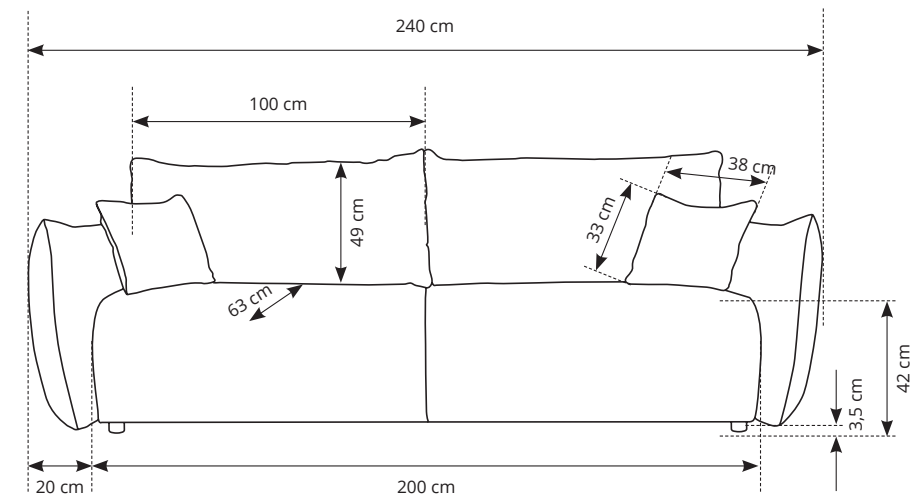

ALLORA SOFA

LASKI
MEBLE

Fabrick on the picture: **MELODY 14**

ALLORA SOFA

TECHNICAL DRAWINGS AND DIMENSIONS _

Bedding box: 197,6 x 67 x 18,5 cm

INFORMATION _

This card is not an offer within in respect of the Civil Code. The manufacturer reserves the right to make modifications to any products without changing the general character of the product. The above dimensions may change slightly. All dimensions are external and given in centimeters. Colour presented in the catalogue may vary from the original colours of furniture due to printing techniques / different display settings. Decorative elements are not included in the price of any product.

MAIN DIMENSIONS _

W x H x D:	240 x 88 x 108 cm
Seat height:	42 cm
Sleeping area:	145 x 200 cm

LOGISTIC DATA _

Package No.:	width:	height:	depth:	weight (net / gross):	volume:
1/2	86 cm	40 cm	205 cm	50 / 53 kg	0,70 m ³
2/2	61 cm	66 cm	205 cm	39,5 / 42,5 kg	0,82 m ³
				total volume:	1,52 m³

ALLORA SOFA

TECHNICAL DATA _

Seat - frame:	pine wood, chipboard
Seat - upholstery belt:	yes (rubber)
Seat - spring:	-
Seat - foam:	PUR foam, type T-3042
Seat - other materials:	wadding, interlining
Backrest - frame:	pine wood, chipboard, plywood, HDF
Backrest - upholstery belt:	-
Backrest - spring:	-
Backrest - foam:	PUR foam, type T-3042
Backrest - other materials:	wadding
Backrest - pillows, filling:	silicone
Armrest - frame:	pine wood, chipboard, plywood, HDF, cardboard
Armrest - upholstery belt:	yes (rubber)
Armrest - spring:	-
Armrest - foam:	PUR foam, type T-1620
Armrest - other materials:	wadding
Armrest - adjustable:	no
Headrest - frame:	-
Headrest - foam:	-
Headboard - other materials:	-
Headrest - adjustable:	-
Sleeping function - frame:	pine wood, chipboard, HDF
Sleeping function - spring:	-
Sleeping function - foam:	PUR foam, type T-3042
Sleeping function - other materials:	wadding, interlining
Bedding box - dimensions:	197,6 x 67 x 18,5 cm