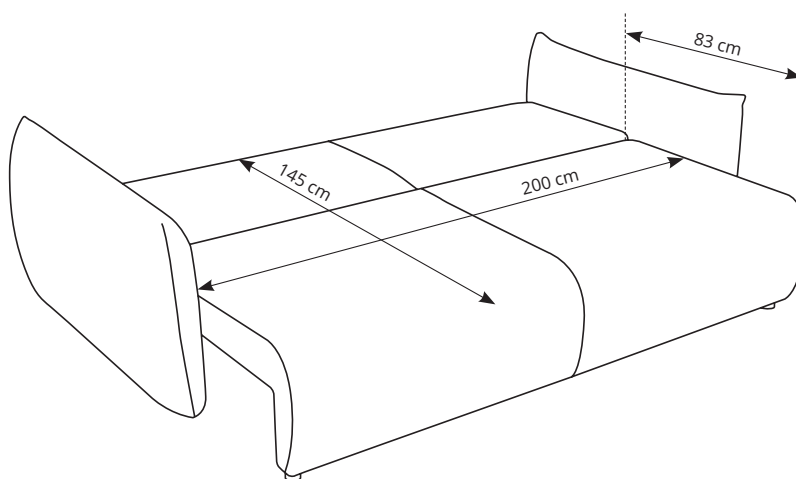

ALLORA SOFA

LASKI
MEBLE

Fabrick on the picture: **MELODY 14**

ALLORA SOFA

TECHNICAL DRAWINGS AND DIMENSIONS _

Bedding box: 197,6 x 67 x 18,5 cm

INFORMATION _

This card is not an offer within in respect of the Civil Code. The manufacturer reserves the right to make modifications to any products without changing the general character of the product. The above dimensions may change slightly. All dimensions are external and given in centimeters. Colour presented in the catalogue may vary from the original colours of furniture due to printing techniques / different display settings. Decorative elements are not included in the price of any product.

MAIN DIMENSIONS _

W x H x D:	240 x 88 x 108 cm
Seat height:	42 cm
Sleeping area:	145 x 200 cm

LOGISTIC DATA _

Package No.:	width:	height:	depth:	weight (net / gross):	volume:
1/2	86 cm	40 cm	205 cm	50 / 53 kg	0,70 m ³
2/2	61 cm	66 cm	205 cm	39,5 / 42,5 kg	0,82 m ³
				total volume:	1,52 m³

ALLORA SOFA

TECHNICAL DATA _

Seat - frame:	pine wood, chipboard
Seat - upholstery belt:	yes (rubber)
Seat - spring:	-
Seat - foam:	PUR foam, type T-3042
Seat - other materials:	wadding, interlining
Backrest - frame:	pine wood, chipboard, plywood, HDF
Backrest - upholstery belt:	-
Backrest - spring:	-
Backrest - foam:	PUR foam, type T-3042
Backrest - other materials:	wadding
Backrest - pillows, filling:	silicone
Armrest - frame:	pine wood, chipboard, plywood, HDF, cardboard
Armrest - upholstery belt:	yes (rubber)
Armrest - spring:	-
Armrest - foam:	PUR foam, type T-1620
Armrest - other materials:	wadding
Armrest - adjustable:	no
Headrest - frame:	-
Headrest - foam:	-
Headboard - other materials:	-
Headrest - adjustable:	-
Sleeping function - frame:	pine wood, chipboard, HDF
Sleeping function - spring:	-
Sleeping function - foam:	PUR foam, type T-3042
Sleeping function - other materials:	wadding, interlining
Bedding box - dimensions:	197,6 x 67 x 18,5 cm