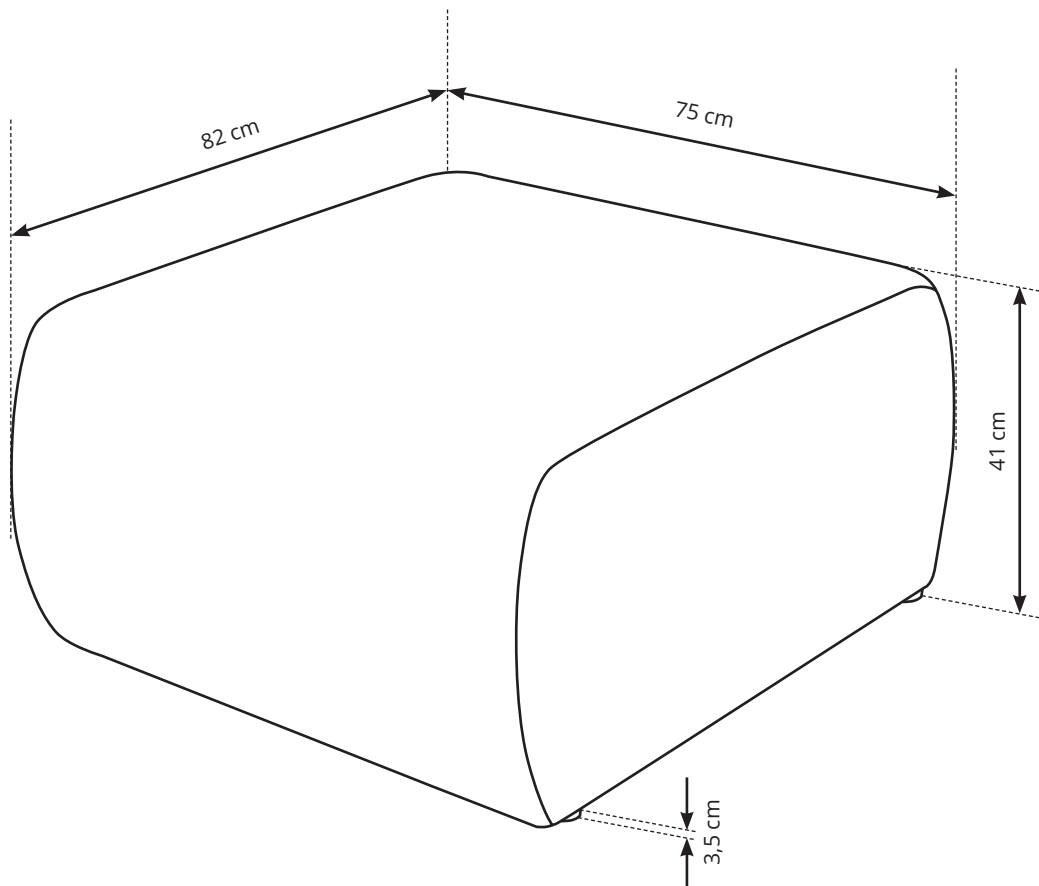

ALLORA POUF

LASKI
MEBLE

Fabrick on the picture: **TILIA 01**

ALLORA POUF

TECHNICAL DRAWINGS AND DIMENSIONS _

INFORMATION _

This card is not an offer within in respect of the Civil Code. The manufacturer reserves the right to make modifications to any products without changing the general character of the product. The above dimensions may change slightly. All dimensions are external and given in centimeters. Colour presented in the catalogue may vary from the original colours of furniture due to printing techniques / different display settings. Decorative elements are not included in the price of any product.

MAIN DIMENSIONS _

W x H x D:	82 x 41 x 75 cm
Seat height:	41 cm
Sleeping area:	-

LOGISTIC DATA _

Package No.:	width:	height:	depth:	weight (net / gross):	volume:
1/1	85 cm	43,5 cm	78 cm	19,5 / 20,5 kg	0,29 m ³
total volume:					0,29 m ³