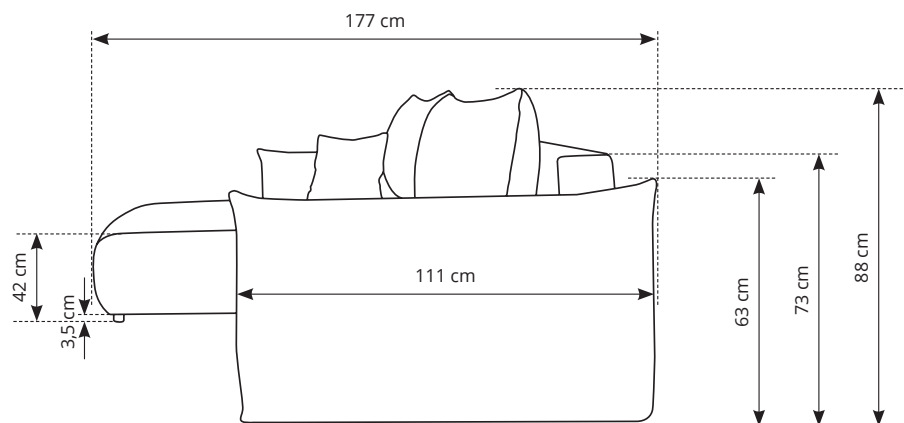

ALLORA CORNER SOFA

LASKI
MEBLE

Fabrick on the picture: **MELODY 14**

ALLORA CORNER SOFA

TECHNICAL DRAWINGS AND DIMENSIONS _

Bedding box: 118,6 x 67 x 18,5 cm

INFORMATION _

This card is not an offer within in respect of the Civil Code. The manufacturer reserves the right to make modifications to any products without changing the general character of the product. The above dimensions may change slightly. All dimensions are external and given in centimeters. Colour presented in the catalogue may vary from the original colours of furniture due to printing techniques / different display settings. Decorative elements are not included in the price of any product.

MAIN DIMENSIONS _

| | |
|----------------|-------------------|
| W x H x D: | 257 x 88 x 177 cm |
| Seat height: | 42 cm |
| Sleeping area: | 145 x 212 cm |

LOGISTIC DATA _

| Package No.: | width: | height: | depth: | weight (net / gross): | volume: |
|----------------------|--------|---------|--------|-----------------------|---------------------------|
| 1/3 | 41 cm | 180 cm | 100 cm | 42,2 / 45,2 kg | 0,74 m ³ |
| 2/3 | 62 cm | 130 cm | 90 cm | 45 / 47,5 kg | 0,72 m ³ |
| 3/3 | 40 cm | 112 cm | 63 cm | 15,5 / 17 kg | 0,28 m ³ |
| total volume: | | | | | 1,74 m³ |