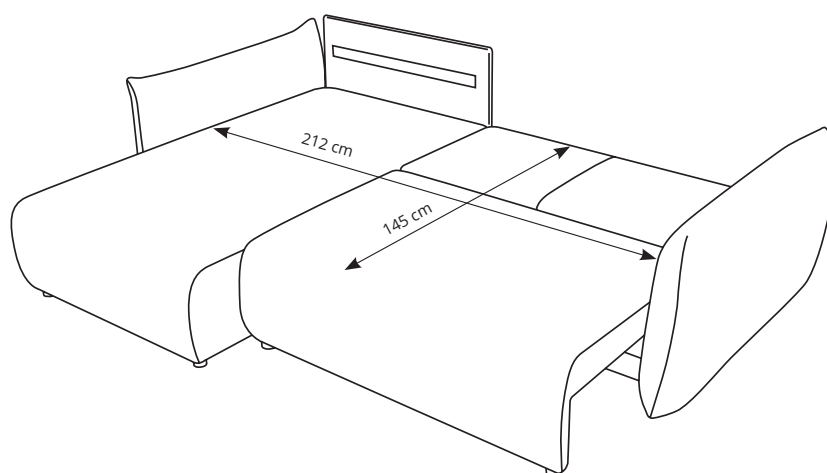

ALLORA CORNER SOFA

LASKI
MEBLE

Fabrick on the picture: **MELODY 14**

ALLORA CORNER SOFA

TECHNICAL DRAWINGS AND DIMENSIONS _

Bedding box: 118,6 x 67 x 18,5 cm

INFORMATION _

This card is not an offer within in respect of the Civil Code. The manufacturer reserves the right to make modifications to any products without changing the general character of the product. The above dimensions may change slightly. All dimensions are external and given in centimeters. Colour presented in the catalogue may vary from the original colours of furniture due to printing techniques / different display settings. Decorative elements are not included in the price of any product.

MAIN DIMENSIONS _

| | |
|----------------|-------------------|
| W x H x D: | 257 x 88 x 177 cm |
| Seat height: | 42 cm |
| Sleeping area: | 145 x 212 cm |

LOGISTIC DATA _

| Package No.: | width: | height: | depth: | weight (net / gross): | volume: |
|----------------------|--------|---------|--------|-----------------------|---------------------------|
| 1/3 | 41 cm | 180 cm | 100 cm | 42,2 / 45,2 kg | 0,74 m ³ |
| 2/3 | 62 cm | 130 cm | 90 cm | 45 / 47,5 kg | 0,72 m ³ |
| 3/3 | 40 cm | 112 cm | 63 cm | 15,5 / 17 kg | 0,28 m ³ |
| total volume: | | | | | 1,74 m³ |