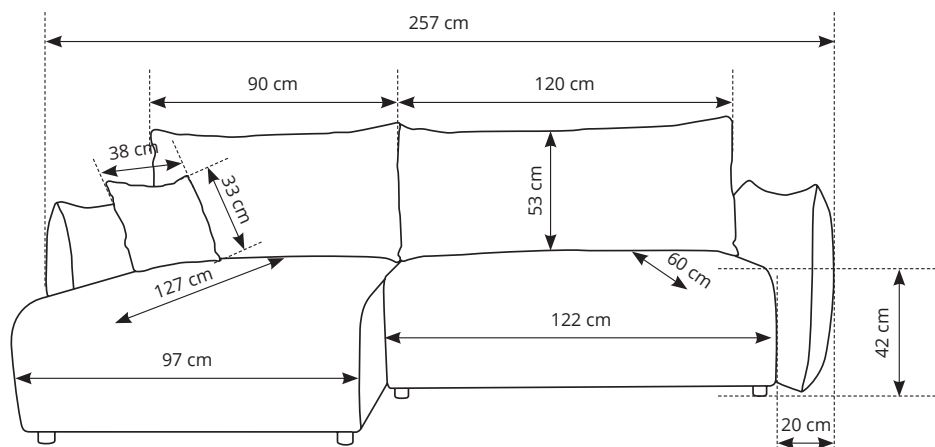

ALLORA CORNER SOFA

LASKI
MEBLE

Fabrick on the picture: **MELODY 14**

ALLORA CORNER SOFA

TECHNICAL DRAWINGS AND DIMENSIONS _

Bedding box: 118,6 x 67 x 18,5 cm

INFORMATION _

This card is not an offer within in respect of the Civil Code. The manufacturer reserves the right to make modifications to any products without changing the general character of the product. The above dimensions may change slightly. All dimensions are external and given in centimeters. Colour presented in the catalogue may vary from the original colours of furniture due to printing techniques / different display settings. Decorative elements are not included in the price of any product.

MAIN DIMENSIONS _

| | |
|----------------|-------------------|
| W x H x D: | 257 x 88 x 177 cm |
| Seat height: | 42 cm |
| Sleeping area: | 145 x 212 cm |

LOGISTIC DATA _

| Package No.: | width: | height: | depth: | weight (net / gross): | volume: |
|----------------------|--------|---------|--------|-----------------------|---------------------------|
| 1/3 | 41 cm | 180 cm | 100 cm | 42,2 / 45,2 kg | 0,74 m ³ |
| 2/3 | 62 cm | 130 cm | 90 cm | 45 / 47,5 kg | 0,72 m ³ |
| 3/3 | 40 cm | 112 cm | 63 cm | 15,5 / 17 kg | 0,28 m ³ |
| total volume: | | | | | 1,74 m³ |